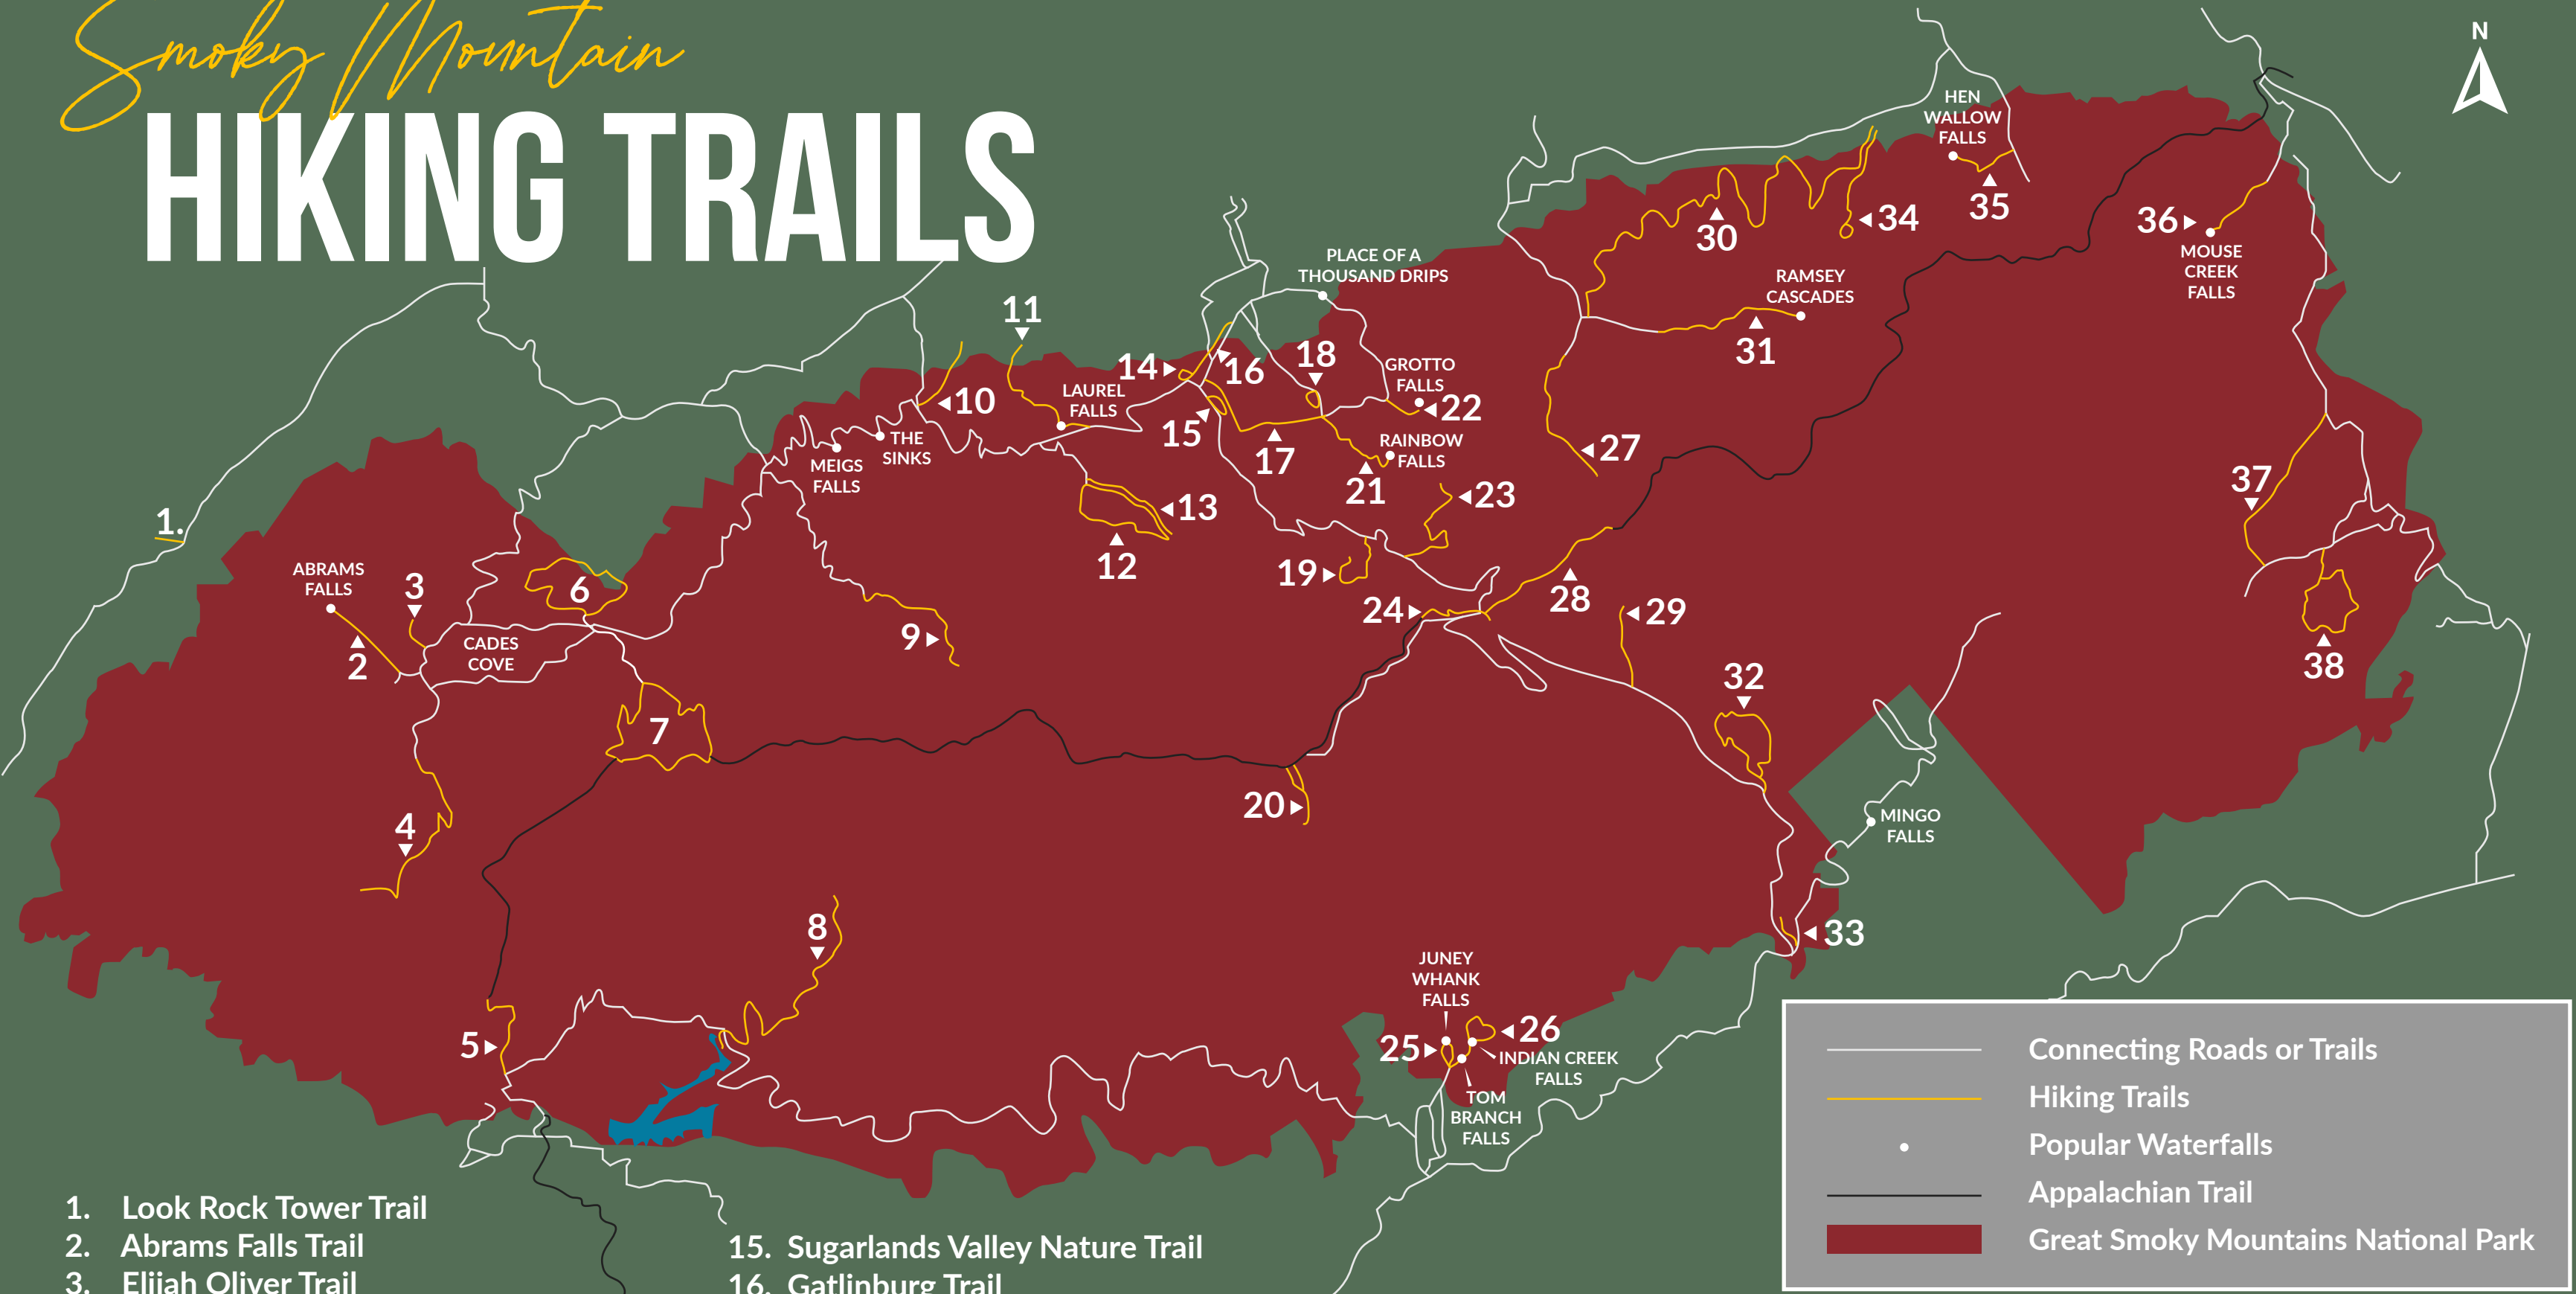

Smoky Mountain

HIKING TRAILS

- 1. Look Rock Tower Trail
- 2. Abrams Falls Trail
- 3. Elijah Oliver Trail
- 4. Gregory Ridge Trail
- 5. Shuckstack Tower Trail
- 6. Rich Mountain Trail
- 7. Russel Field & Spence Field Loop
- 8. Lakeshore | Hazel Creek | Bone Valley
- 9. Middle Prong Trail
- 10. Metcalf Bottoms & Little Brier Gap
- 11. Laurel Falls Trail
- 12. Cucumber Gap Trail
- 13. Little River Trail
- 14. Fighting Creek Nature Trail
- 15. Sugarlands Valley Nature Trail
- 16. Gatlinburg Trail
- 17. Old Sugarlands Trail
- 18. Noah "Bud" Ogle Nature Trail
- 19. Chimney Tops Trail
- 20. Andrews Bald | Forney Ridge Trail
- 21. Rainbow Falls Trail
- 22. Trillium Gap Trail to Grotto Falls
- 23. Alum Cave Trail to Mount LeConte
- 24. Appalachian Trail
- 25. Juney Whank Falls Loop
- 26. Deep Creek Trail Loop
- 27. Porters Creek Trail
- 28. Charlies Bunion via A.T.
- 29. Kephart Prong Trail
- 30. Old Settlers via Maddron Bald
- 31. Ramsey Cascades Trail
- 32. Smokemont Loop Trail
- 33. Oconaluftee River Trail
- 34. Albright Grove Loop Trail
- 35. Hen Wallow Falls via Gabes Mtn. Trail
- 36. Mouse Creek Falls via Big Creek Trail
- 37. Little Cataloochee Trail
- 38. Boogerman Loop via Cladwell Fork Trail

	Connecting Roads or Trails
	Hiking Trails
	Popular Waterfalls
	Appalachian Trail
	Great Smoky Mountains National Park